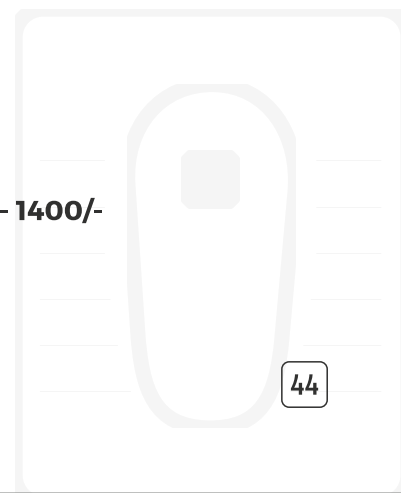

Weight: 14.5Kg

Pedestal Weight: 10.3Kg

Size: L.530, W.415, H.860mm

ROMA | M.R.P. - 1100/-

Weight: 6.7Kg.

Size: L.340, W.415, H.135mm

DAINA | M.R.P. - 1100/-

Weight: 9.3Kg

Weight: 23Kg

Size: 23"X17"

MAGENTA | M.R.P. - 2500/-

Weight: 23Kg

Size: 23"X17"

T.BLUE | M.R.P. - 2300/-

Weight: 20Kg

Size: 14"X18"

Size: 25"X18"

A.BLUE | M.R.P. - 3800/-

Weight: 27Kg

Size: 25"X18"

WOODEN 1 | M.R.P. - 3800/-

Weight: 27Kg

Size: 25"X18"

C.T. PAN 20" | M.R.P. - 1200/-

Weight: 12Kg

Size: L.520, W.410, H.165mm

20"ORISSA PAN | M.R.P. - 1200/-

Weight: 14.2Kg

Size: L.520, W.410, H.280mm

23"ORISSA PAN | M.R.P. - 1400/-

Weight: 17.5Kg

Size: L.520, W.455, H.315mm